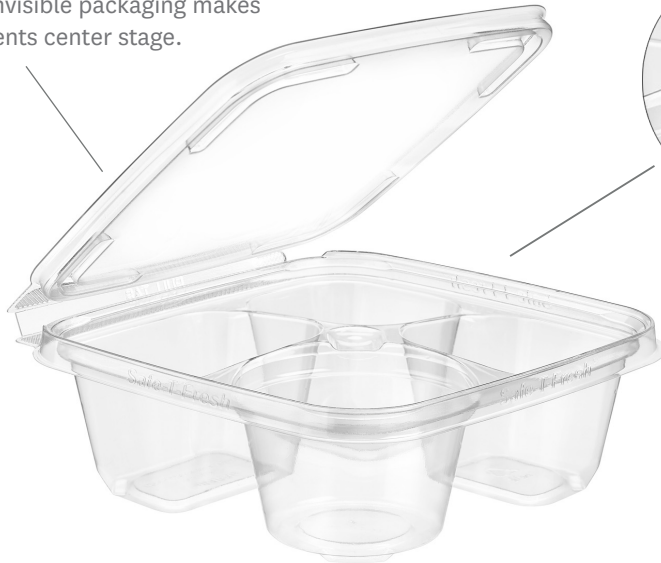

**TSSB3R**

**High Clarity Modern Designs**

Virtually invisible packaging makes your contents center stage.

**Anti-Food Migration Feature**

The packaging's center has a raised barrier to prevent food from moving between its four compartments.

**Perfect Grab & Go Size**

Product OD: 6.1 x 6.4 x 2.3

**"CCLR" Lid**

The front round compartment can use the "CCLR" lid to prevent leaks from wet contents.

**Corner Support Posts for Stacking**

Built for multi-level merchandising creating attractive displays.