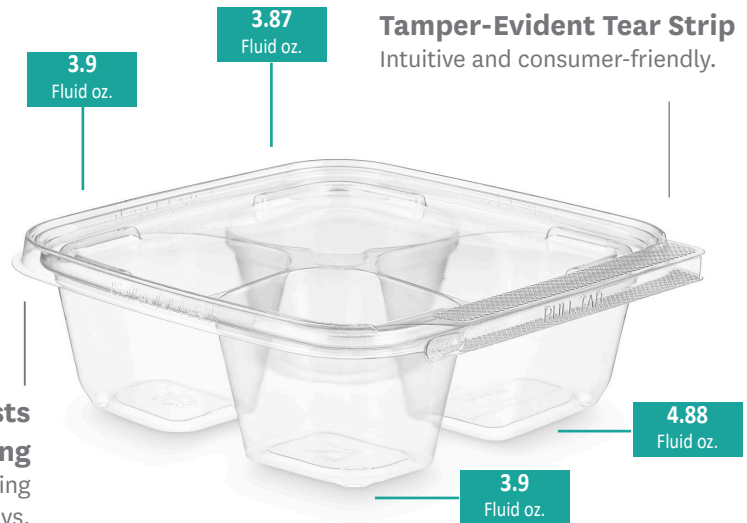

**TSSB3R**

**High Clarity Modern Designs**

Virtually invisible packaging makes your contents center stage.

**Anti-Food Migration Feature**

The packaging's center has a raised barrier to prevent food from moving between its four compartments.

**Perfect Grab & Go Size**

Product OD: 6.1 x 6.4 x 2.3

**"CCLR" Lid**

The front round compartment can use the "CCLR" lid to prevent leaks from wet contents.

**Corner Support Posts for Stacking**

Built for multi-level merchandising creating attractive displays.

**Tamper-Evident Tear Strip**

Intuitive and consumer-friendly.

**Tamper Protection**

*As Easy as 1, 2, 3...*

**1** Fill

**2** Close

Instantly tamper resistant!

**3** Remove Tear Strip to Use