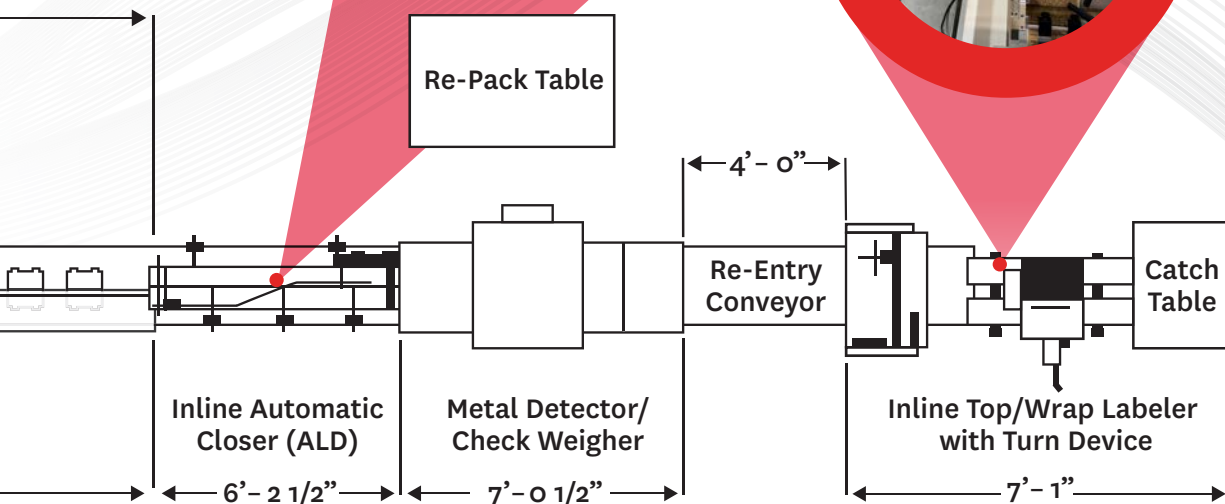

Closing solutions for any of our clamshell packages at speeds **up to 200 units per minute**, with user friendly controls making it easy to switch between jobs.

HIGH SPEED CLOSERS

LABELING SYSTEMS

Our integrated systems can date-code and apply labels in various configurations to make packages **tamper evident and secure.**