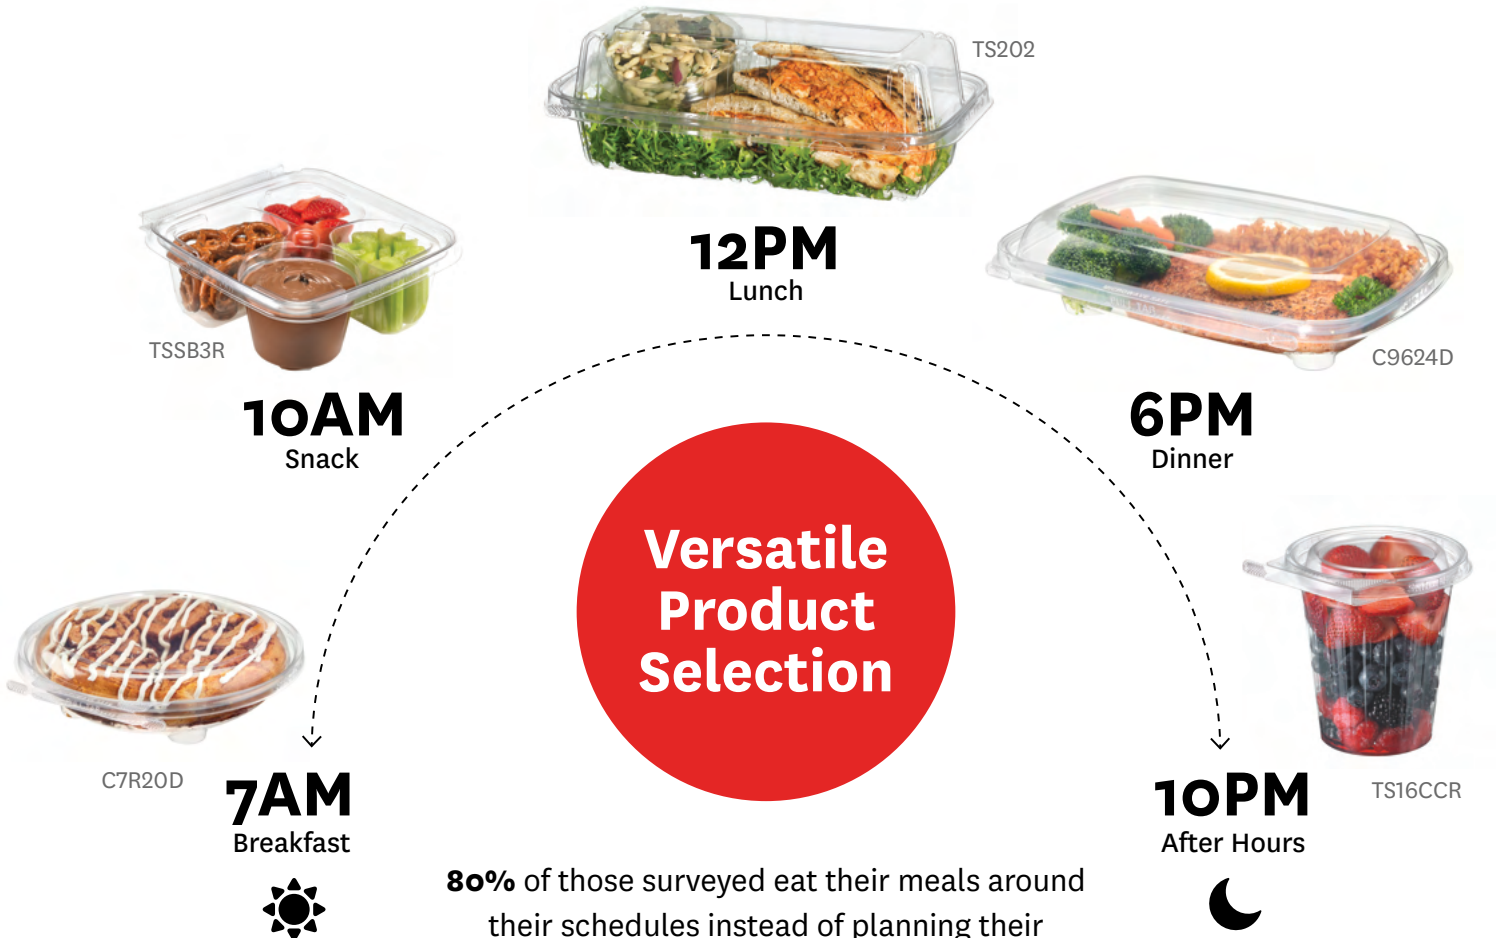

Perfectly Packed and Sealed

Safe, secure, and convenient packaging solutions
that your guests will love

Great for Fresh On-the-Go Meals and Snacks All Day Long!

80% of those surveyed eat their meals around their schedules instead of planning their schedules around their meals, showing that travelers want to lean on fast and easy food options that fit their evolving routines.